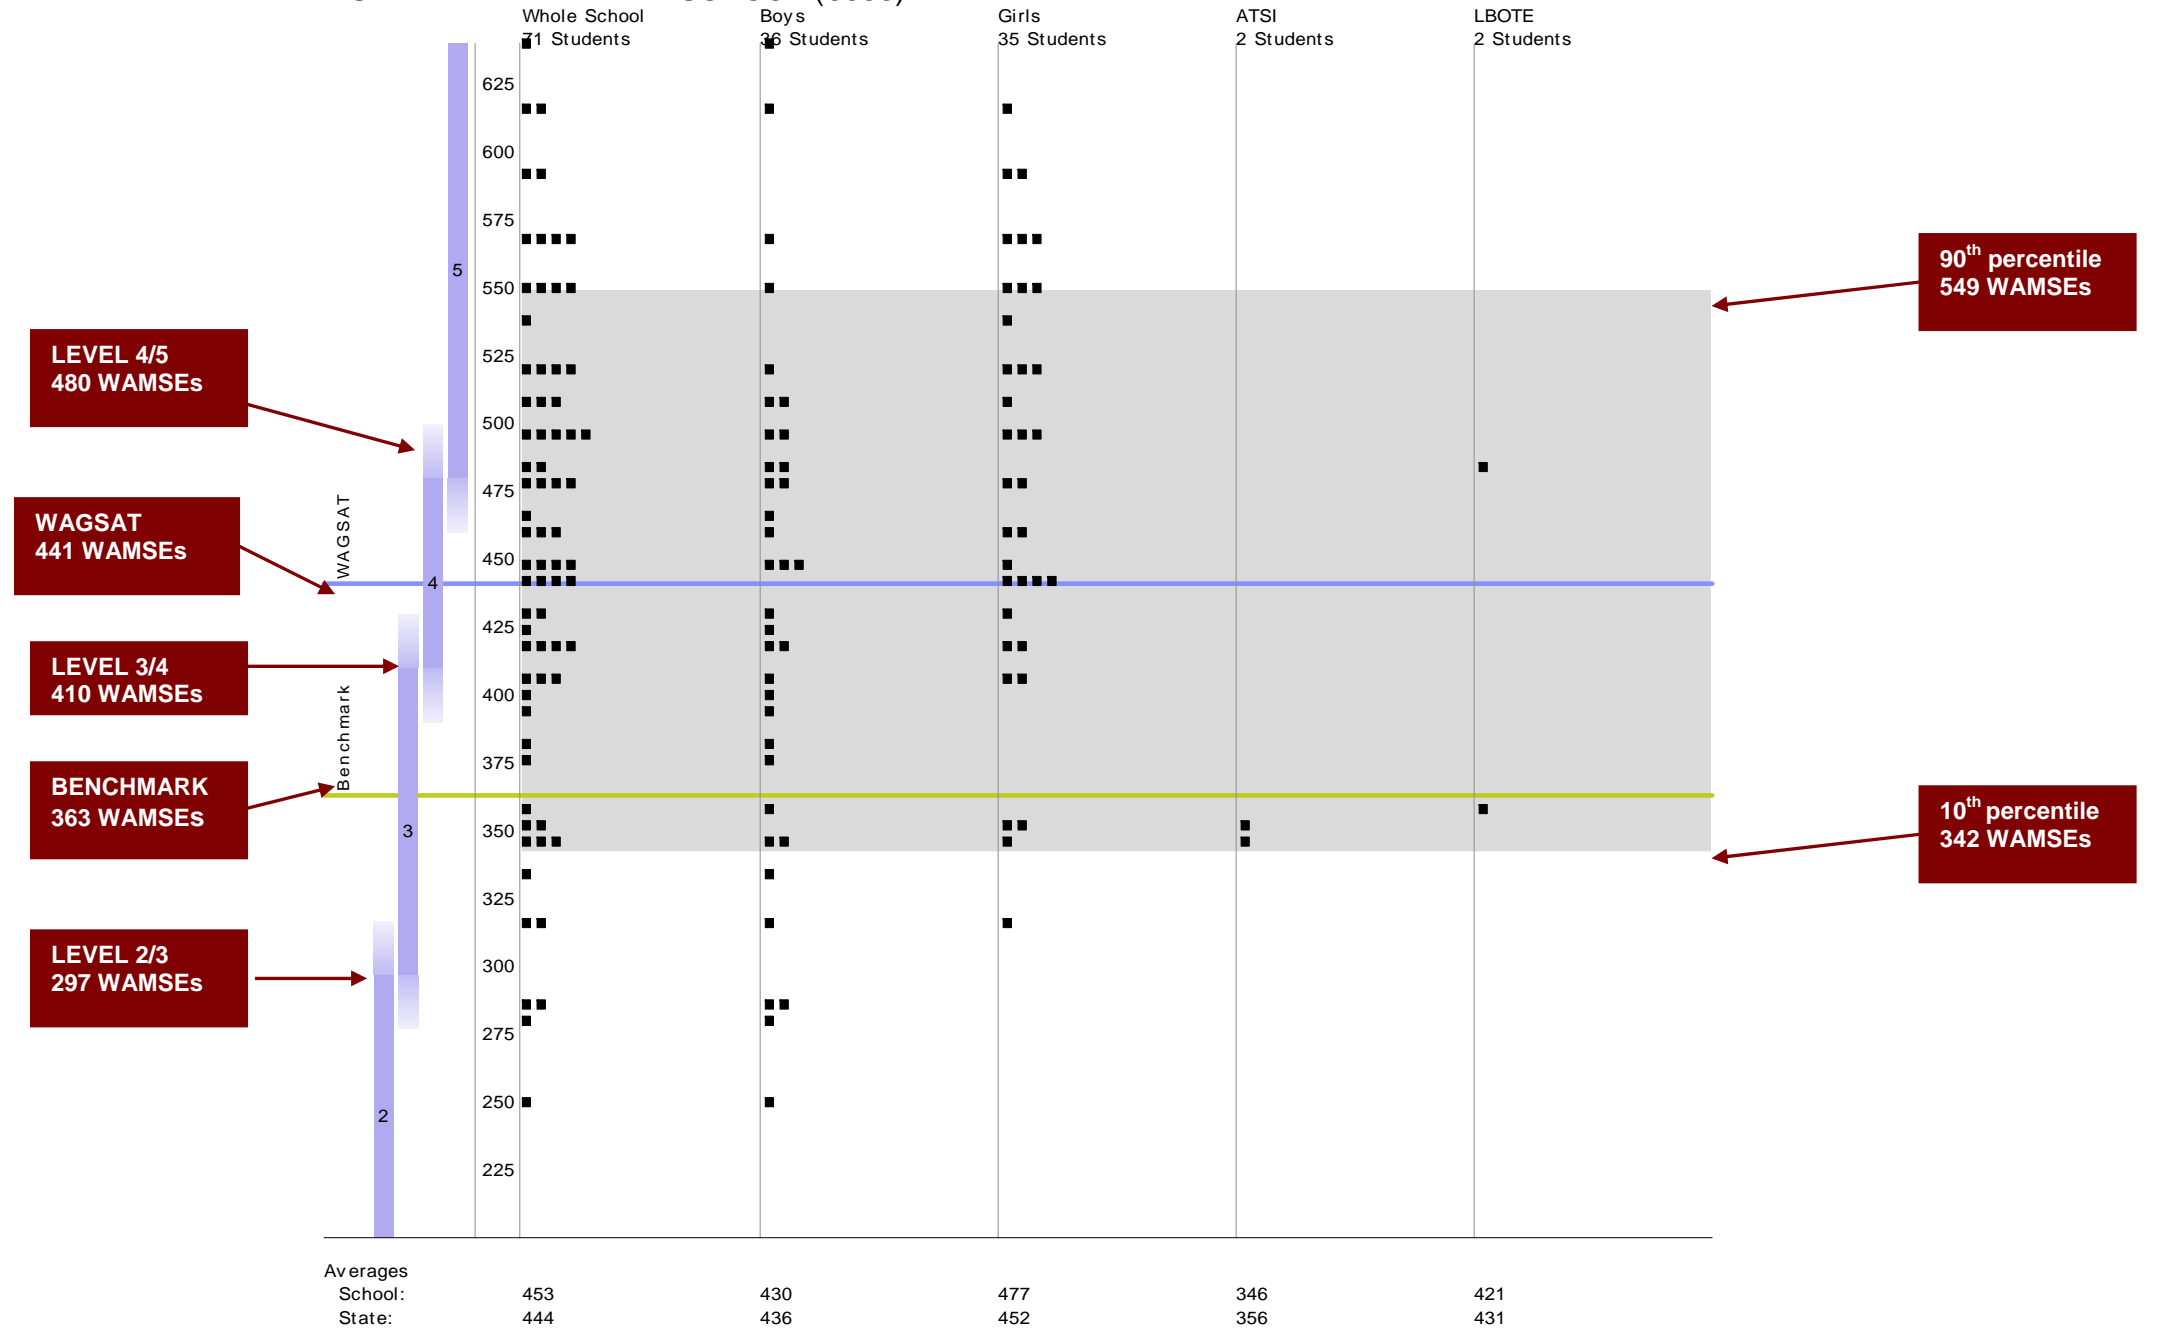

Year 7 Assessment in Reading for 2006

SCHOOL REPORT SHEFFIELD PRIMARY SCHOOL (8888)

LEVEL 4/5
480 WAMSEs

WAGSAT
441 WAMSEs

LEVEL 3/4
410 WAMSEs

BENCHMARK
363 WAMSEs

LEVEL 2/3
297 WAMSEs

90th percentile
549 WAMSEs

10th percentile
342 WAMSEs