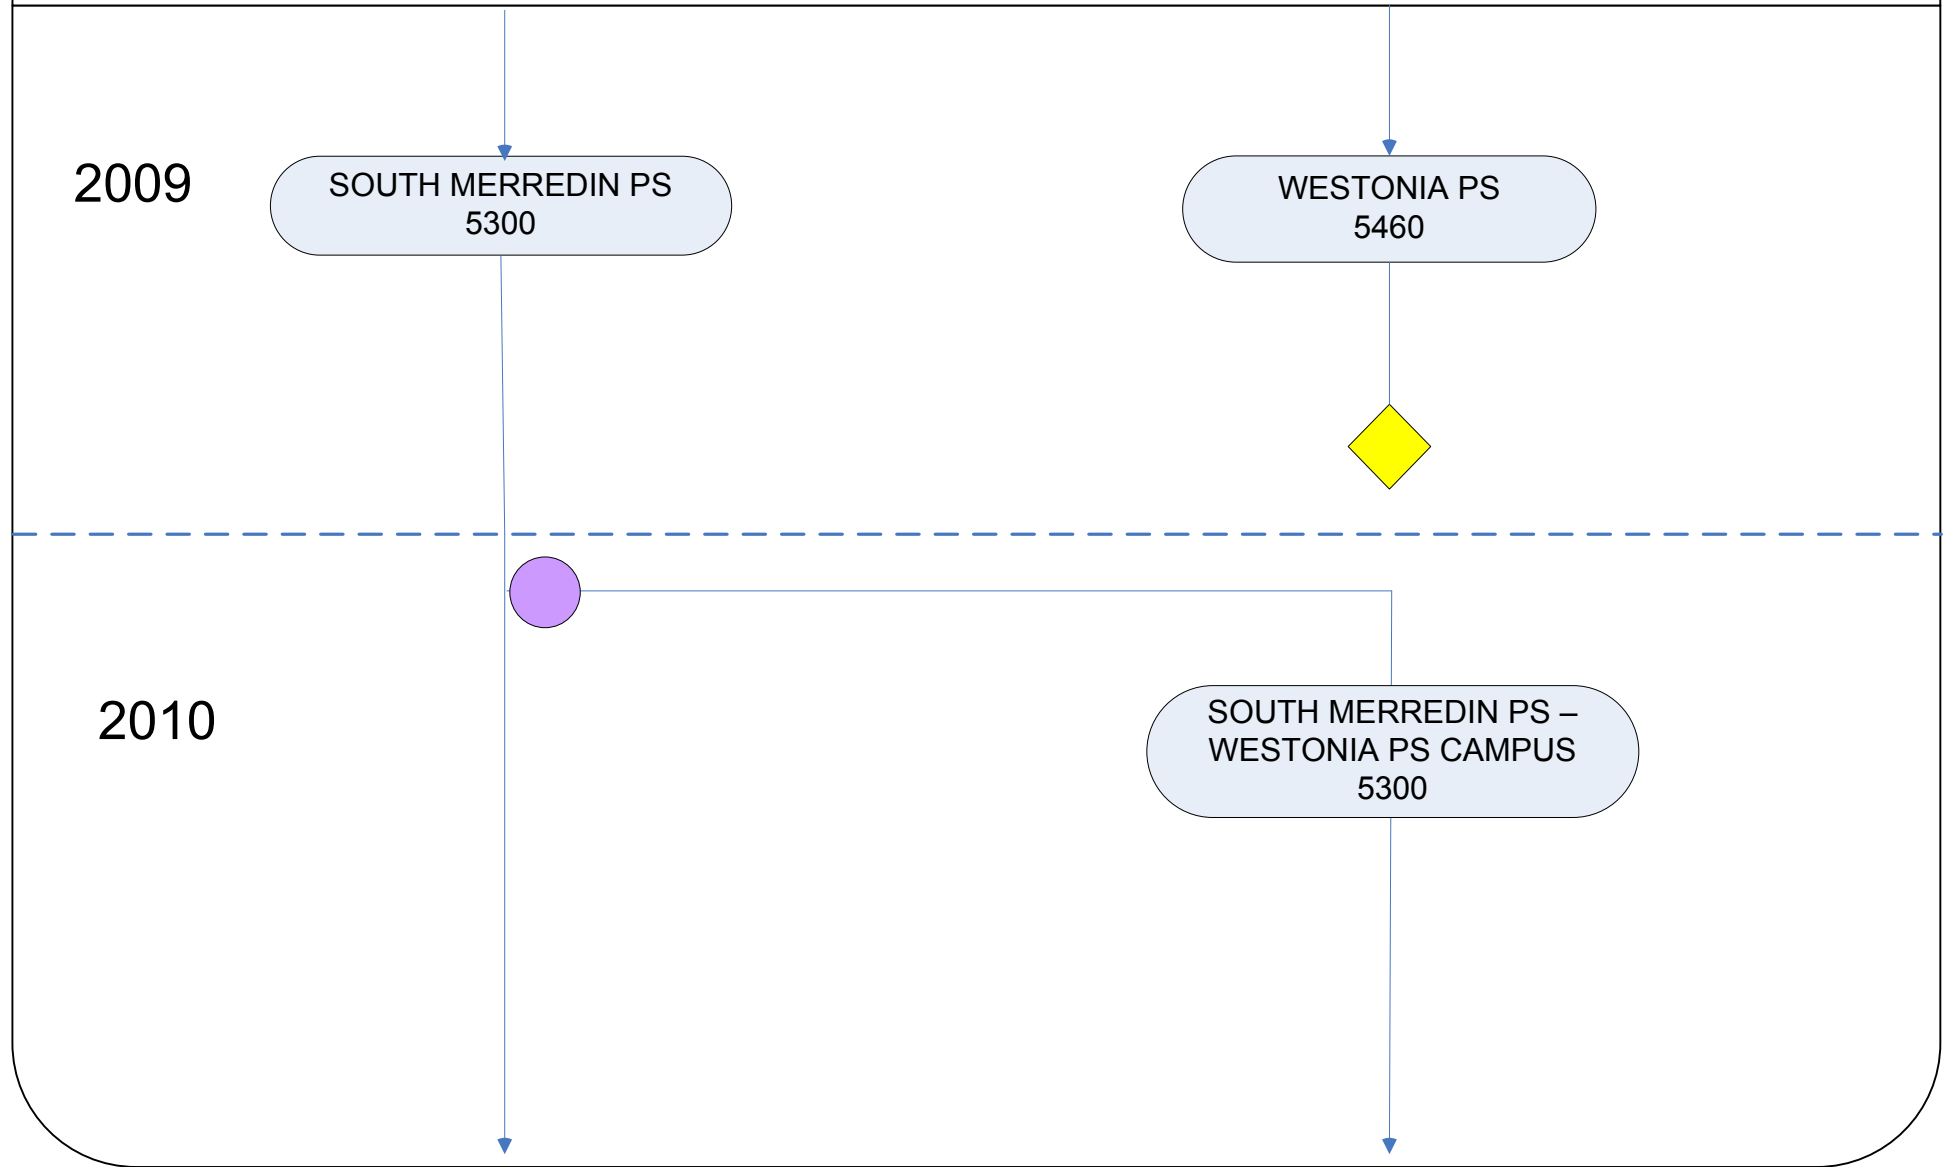

Amalgamation South Merredin PS & Westonia PS

The Minister has changed Westonia Primary School into a campus of South Merredin Primary School. To reflect this change the Westonia Primary School code in Schools Directory was closed for technical and operational reasons

Closed in SDR

Open in SDR